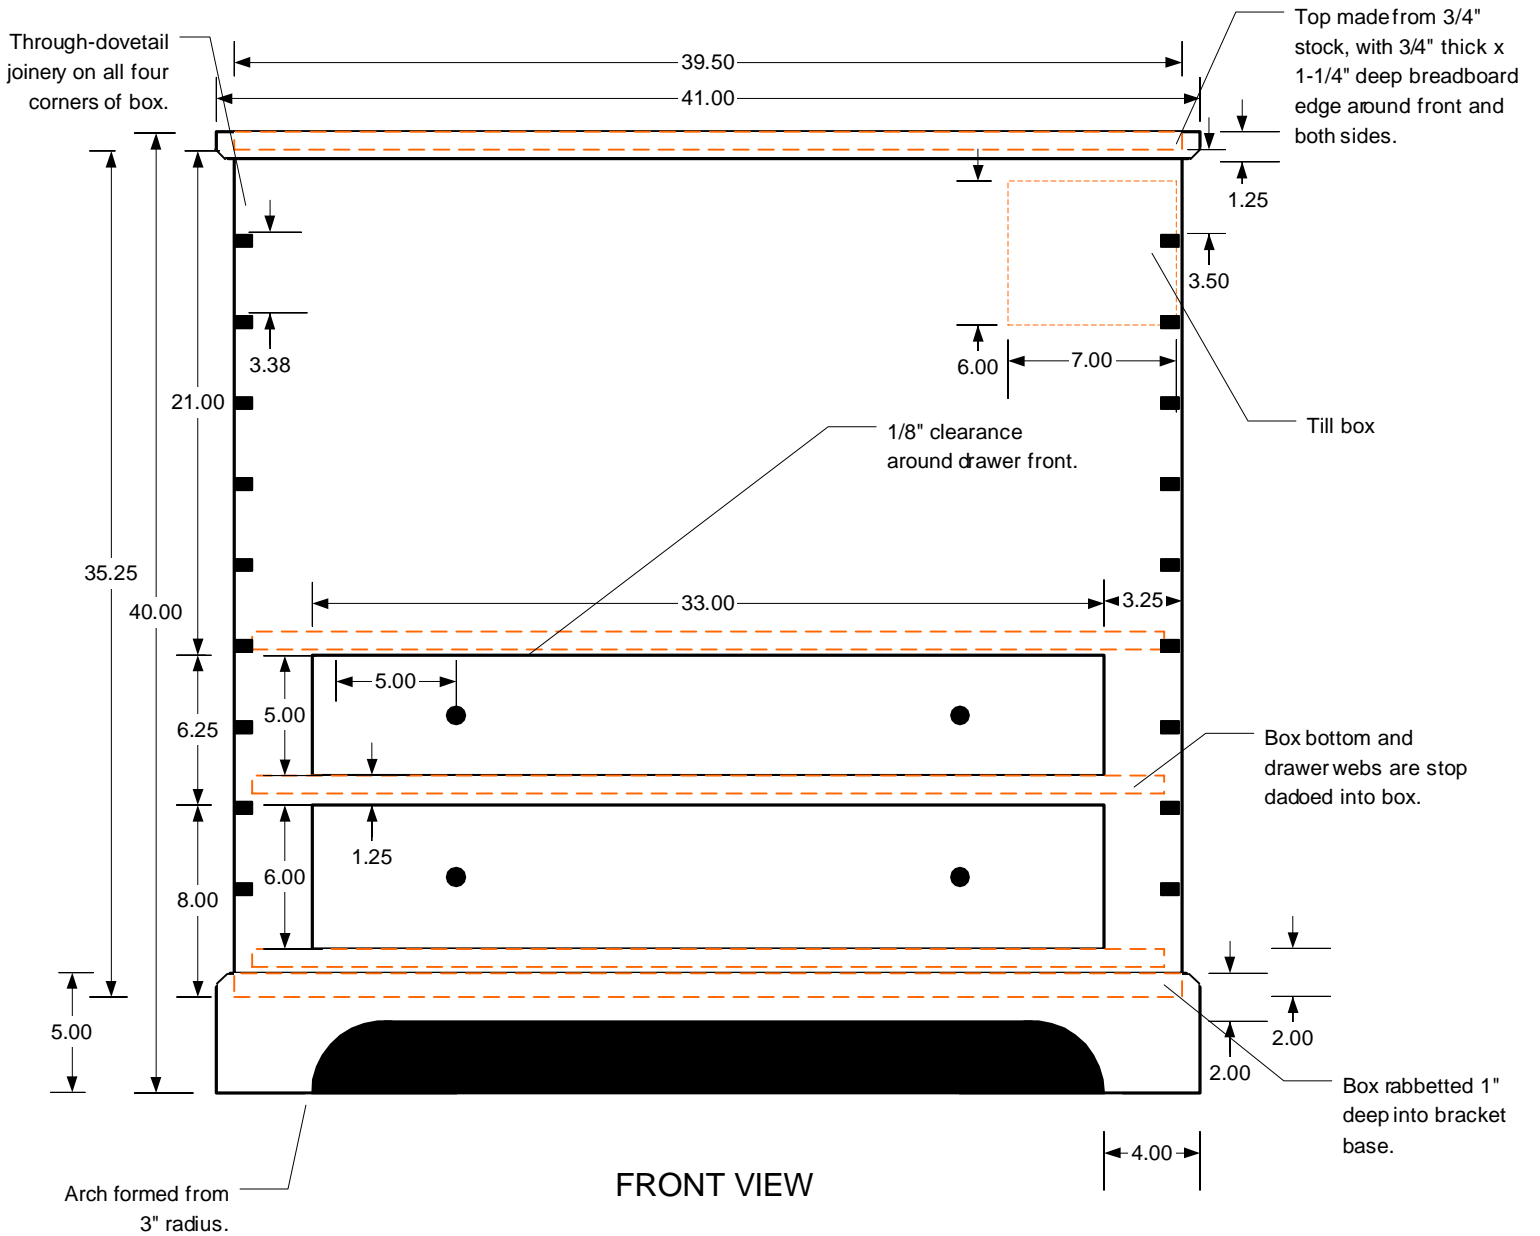

TITLE
SHAKER BLANKET CHEST

DRAWN BY
STEVE GOLDSTEIN

Note: Box is made from 3/4" stock. Bracket base made from 1" stock. Preferred lumber is cherry.