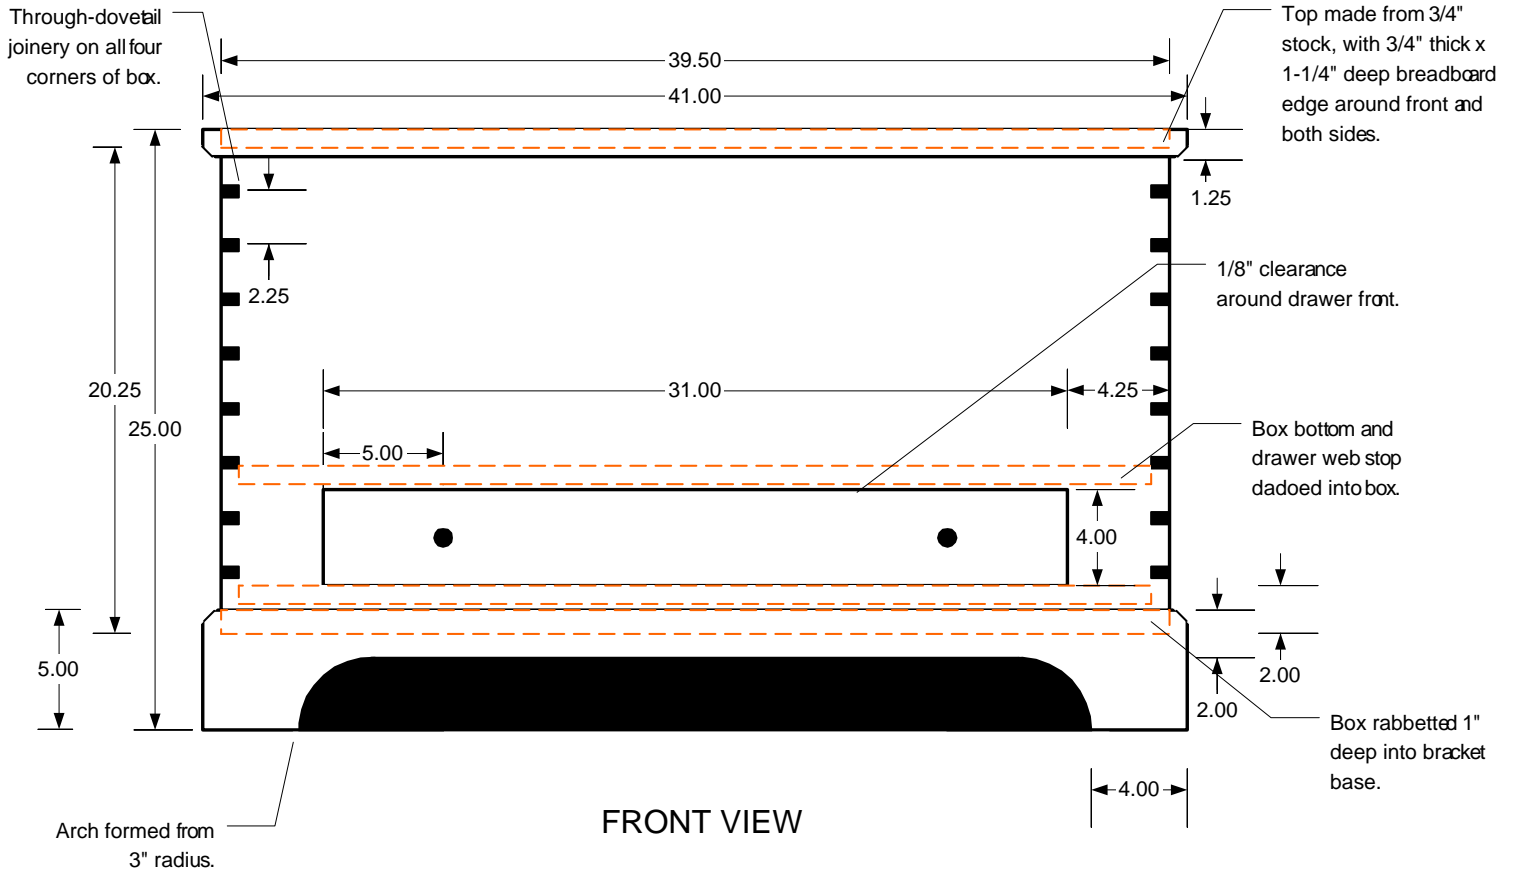

TITLE
SHAKER BLANKET CHEST

DRAWN BY
STEVE GOLDSTEIN

Note: Box is made from 3/4" stock. Bracket base made from 1" stock. Preferred lumber is cherry.